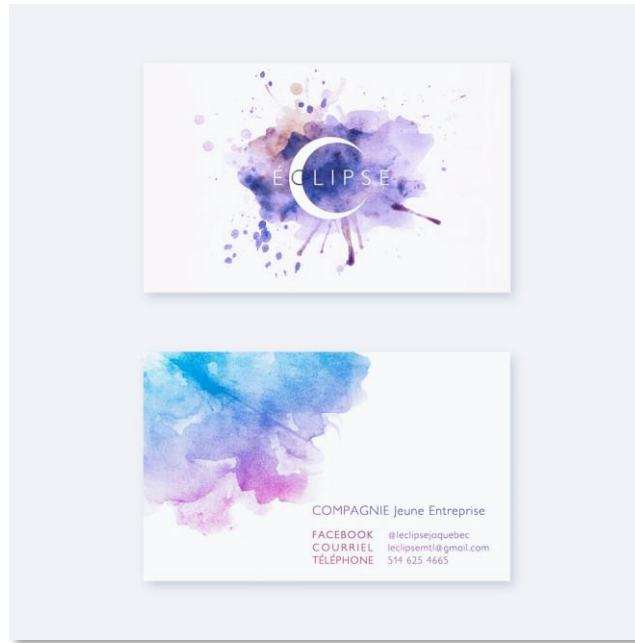

COMPAGNIE Jeune Entreprise