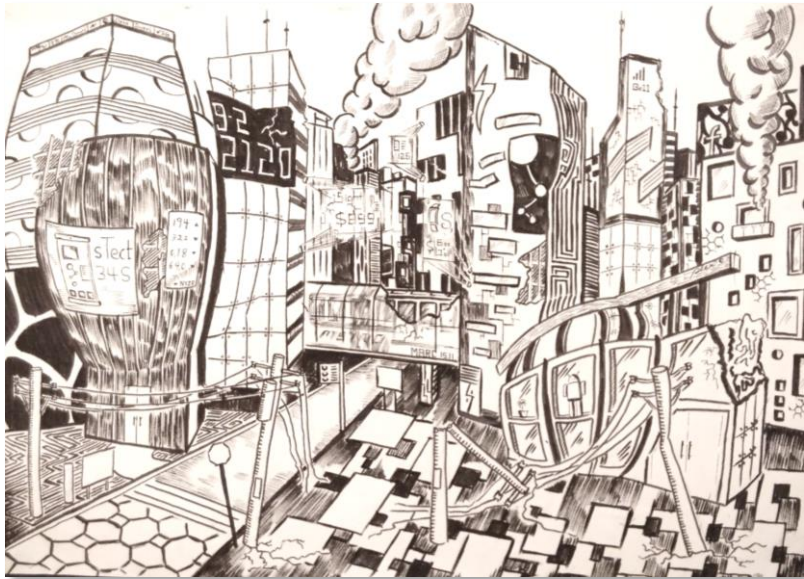

MISCELLANEOUS WORKS

PENCIL, COLORED PENCILS, INK, PIGMENT