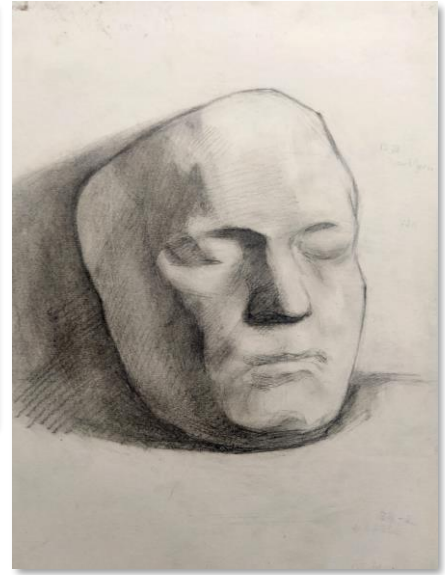

ZHONGMANG (MARC) CHENG

DRAWINGS
GEOMETRY

ZHONGMANG (MARC) CHENG

DRAWINGS

FACIAL FEATURES

DRAWINGS

BUST (VOLTAIRE, AGRIPPA, BEETHOVEN)

OIL PASTELS
CLAUDE MONET

MORNING ON THE SEINE
CHARING CROSS BRIDGE
STACKS OF WHEAT

ZHONGMANG (MARC) CHENG

ACRYLICS PAINTINGS

STILL LIFE, ABSTRACT, SURREALISM

ZHONGMANG (MARC) CHENG

ACRYLICS PAINTINGS

CREATIONS DURING HOSPITALIZATION AT CAMH