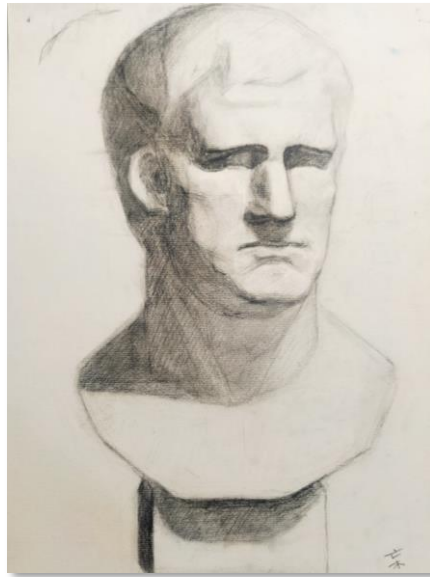

ZHONGMANG (MARC) CHENG

DRAWINGS
GEOMETRY

ZHONGMANG (MARC) CHENG

DRAWINGS

FACIAL FEATURES

DRAWINGS

BUST (VOLTAIRE, AGRIPPA, BEETHOVEN)

OIL PASTELS
CLAUDE MONET

MORNING ON THE SEINE
CHARING CROSS BRIDGE
STACKS OF WHEAT

ZHONGMANG (MARC) CHENG

ACRYLICS PAINTINGS

STILL LIFE, ABSTRACT, SURREALISM

ZHONGMANG (MARC) CHENG

ACRYLICS PAINTINGS

CREATIONS DURING HOSPITALIZATION AT CAMH