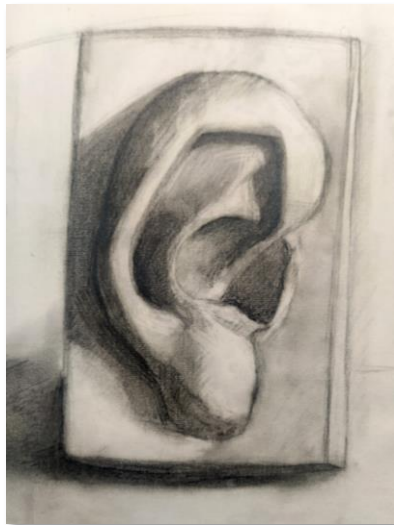

ZHONGMANG (MARC) CHENG

DRAWINGS
GEOMETRY

ZHONGMANG (MARC) CHENG

DRAWINGS

FACIAL FEATURES

DRAWINGS

BUST (VOLTAIRE, AGRIPPA, BEETHOVEN)

OIL PASTELS
CLAUDE MONET

MORNING ON THE SEINE
CHARING CROSS BRIDGE
STACKS OF WHEAT

ZHONGMANG (MARC) CHENG

ACRYLICS PAINTINGS

STILL LIFE, ABSTRACT, SURREALISM

ZHONGMANG (MARC) CHENG

ACRYLICS PAINTINGS

CREATIONS DURING HOSPITALIZATION AT CAMH