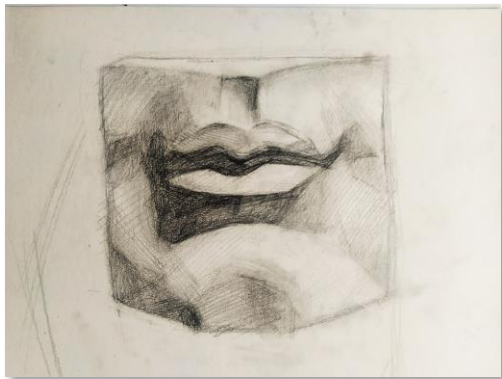

ZHONGMANG (MARC) CHENG

DRAWINGS
GEOMETRY

ZHONGMANG (MARC) CHENG

DRAWINGS

FACIAL FEATURES

DRAWINGS

BUST (VOLTAIRE, AGRIPPA, BEETHOVEN)

OIL PASTELS
CLAUDE MONET

MORNING ON THE SEINE
CHARING CROSS BRIDGE
STACKS OF WHEAT

ZHONGMANG (MARC) CHENG

ACRYLICS PAINTINGS

STILL LIFE, ABSTRACT, SURREALISM

ZHONGMANG (MARC) CHENG

ACRYLICS PAINTINGS

CREATIONS DURING HOSPITALIZATION AT CAMH