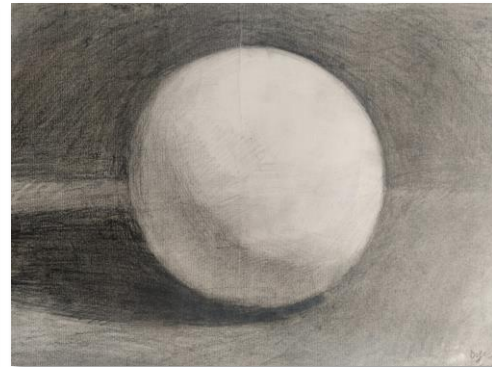

ZHONGMANG (MARC) CHENG

DRAWINGS
GEOMETRY

ZHONGMANG (MARC) CHENG

DRAWINGS

FACIAL FEATURES

DRAWINGS

BUST (VOLTAIRE, AGRIPPA, BEETHOVEN)

OIL PASTELS
CLAUDE MONET

MORNING ON THE SEINE
CHARING CROSS BRIDGE
STACKS OF WHEAT

ZHONGMANG (MARC) CHENG

ACRYLICS PAINTINGS

STILL LIFE, ABSTRACT, SURREALISM

ZHONGMANG (MARC) CHENG

ACRYLICS PAINTINGS

CREATIONS DURING HOSPITALIZATION AT CAMH